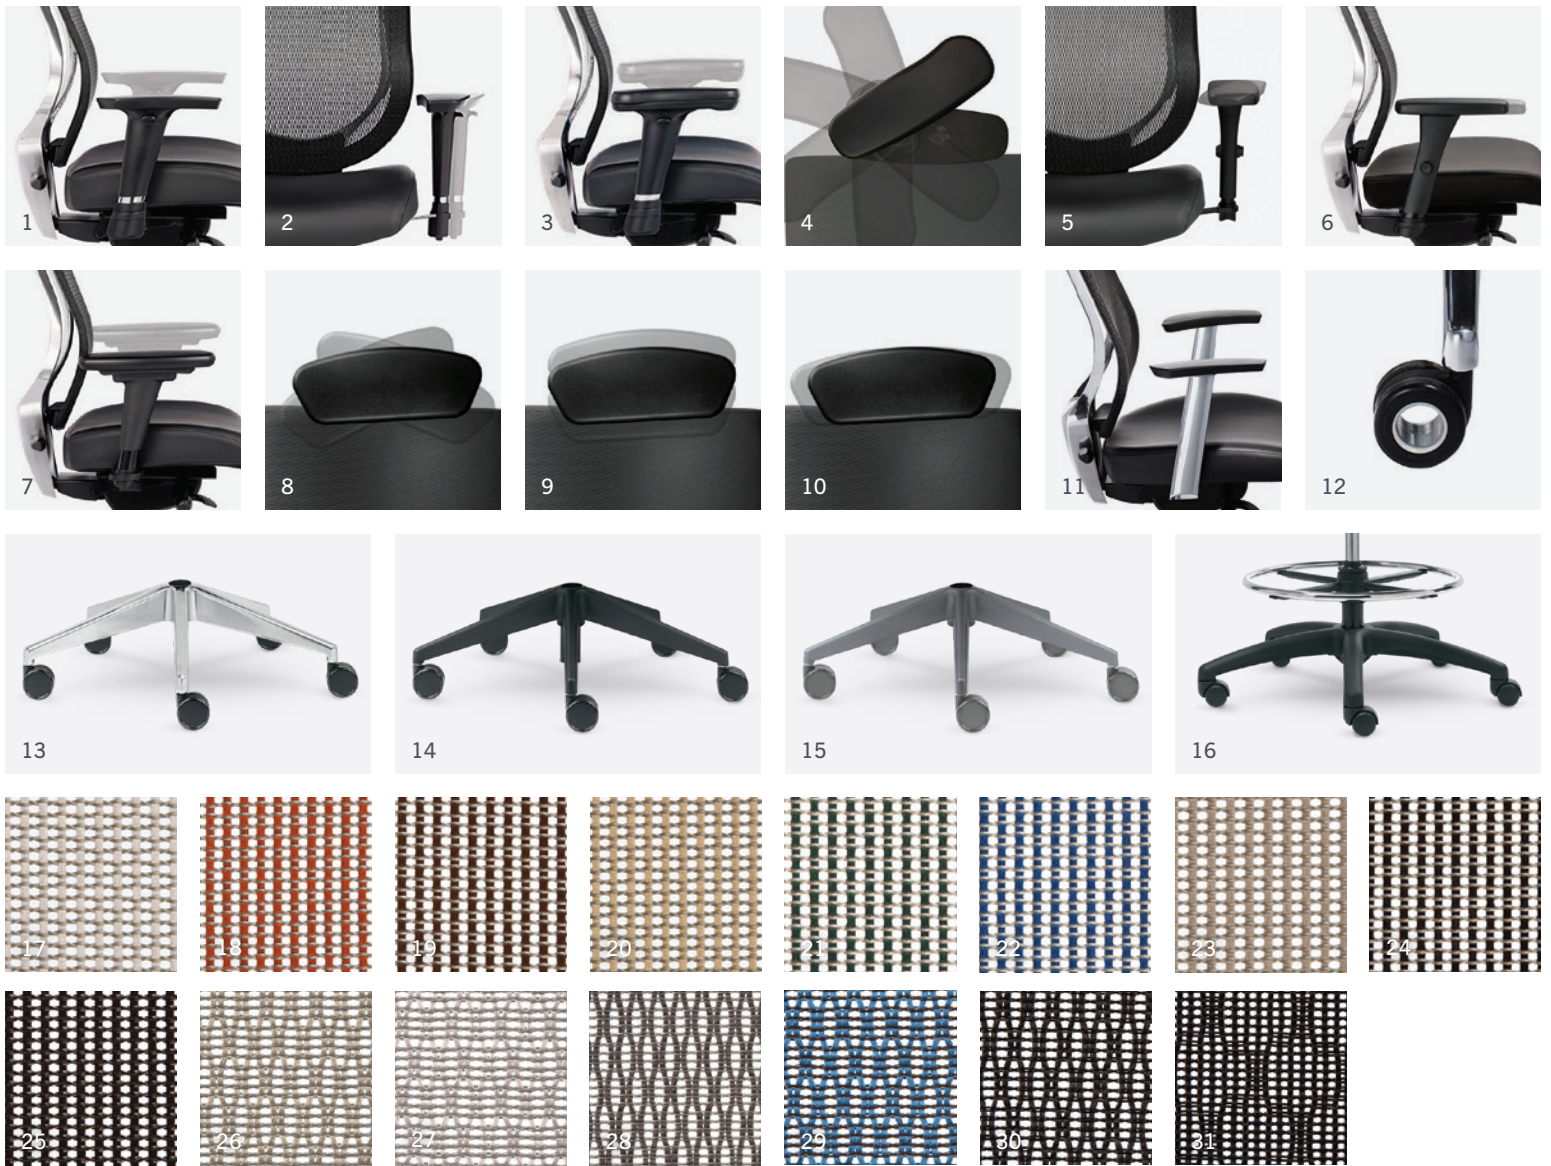

FEATURED: YOU HIGHBACK WITH BLACK FRAME, M3 MESH IN SILICA, UPHOLSTERED SEAT IN SABRINA BLACK LEATHER BY SPINNEYBECK AND OH CASTERS.

FEATURED: YOU MIDBACK WITH POLISHED ALUMINUM FRAME, M3 MESH IN EBONY, UPHOLSTERED SEAT IN SABRINA WHITE LEATHER BY SPINNEYBECK AND OH CASTERS.

We bend over backwards to design ergonomic seating that makes people feel comfortable. Over the past 30 years, we've developed a reputation for quickly adjusting to the changing needs of customers in the office, education and healthcare sectors. From our on-time guarantee, to our on-line specification tools, we're always putting your needs first. So our clients are able to sit back and rest assured that, no matter what, the people at Allseating always have their back.

Our manufacturing system conforms to the ISO 9001:2008 and 14001:2004 standards, and our warranty is the best in the industry.

OPTIONS

1 T2 ARM HEIGHT ADJUSTMENT	17 M2 MESH: ZINC
2 T2 ARM WIDTH ADJUSTMENT	18 M2 MESH: COPPER
3 TWISTER ARM HEIGHT ADJUSTMENT	19 M2 MESH: BRONZE
4 TWISTER ARM CAP PIVOT	20 M2 MESH: GOLD
5 4D ARM CAP PIVOT	21 M2 MESH: PATINA
6 4D ARM CAP SLIDES FRONT/BACK	22 M2 MESH: RHODIUM
7 MULTI-FUNCTIONAL ARM HEIGHT ADJUSTMENT	23 M2 MESH: PLATINUM
8 MULTI-FUNCTIONAL ARM ARM CAP PIVOT	24 M2 MESH: PEWTER
9 MULTI-FUNCTIONAL ARM CAP SLIDES IN/OUT	25 M3 MESH: IRON
10 MULTI-FUNCTIONAL ARM CAP SLIDES FRONT/BACK	26 M3 MESH: SANDSTONE
11 CONFERENCE ARM	27 M3 MESH: SILICA
12 OH CASTER	28 M3 MESH: DARK GREY
13 HIGH PROFILE ALUMINUM BASE	29 M3 MESH: COBALT
14 BLACK NYLON BASE	30 M3 MESH: EBONY
15 SMOKE NYLON BASE	31 M4 MESH: BLACK HONEYCOMB
16 BLACK STOOL BASE